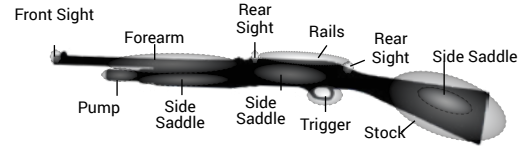

**Step 4:** Choose a lock override key option

- We offer three styles: Handcuff Key, Straight Key, or Vending Style Key
- Identify preference on "Gun Rack Order Form"

**Step 5:** Weapon(s) Accessories

- On the "Gun Rack Order Form" identify the types and locations of all accessories. This will determine where we place the lock heads, guards, and brackets on the gun rack
- Photographs of the weapon fully equipped with the accessories is the optimal way to guarantee a secure fit