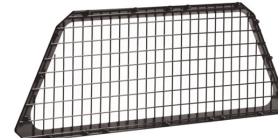

## EXTERIOR VEHICLE PROTECTION

AOI AIRBAG ON/OFF SWITCHES ..... 28

SAFESTOP ANTI-THEFT SYSTEM ..... 29

(00) Passenger 1/2 Sliding Polycarbonate Window

(02) Stationary Polycarbonate Window

(04) Center Sliding Polycarbonate Window

(05) Full Wire Window

(12) 1/2 Polycarbonate 1/2 Expanded Metal Window

(13) Vented Polycarbonate Window

(14) Polycarbonate Center Sliding Window w/ Metal Insert

(16) Stationary Polycarbonate Window & Center Metal Insert