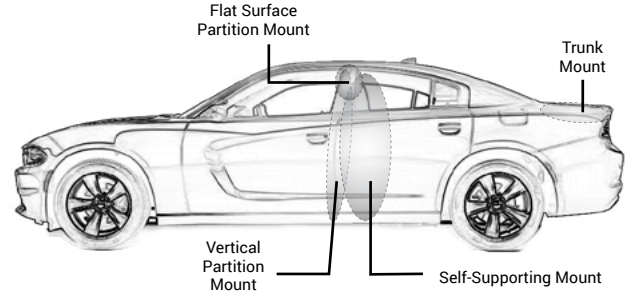

**Step 4:** Choose a lock override key option

- We offer three styles: Handcuff Key, Straight Key, or Vending Style Key
- Identify preference on "Gun Rack Order Form"

**Step 5:** Weapon(s) Accessories

- On the "Gun Rack Order Form" identify the types and locations of all accessories. This will determine where we place the lock heads, guards, and brackets on the gun rack
- Photographs of the weapon fully equipped with the accessories is the optimal way to guarantee a secure fit