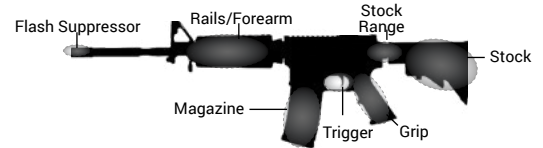

**Step 4:** Choose a lock override key option

- We offer three styles: Handcuff Key, Straight Key, or Vending Style Key
- Identify preference on "Gun Rack Order Form"

**Step 5:** Weapon(s) Accessories

- On the "Gun Rack Order Form" identify the types and locations of all accessories. This will determine where we place the lock heads, guards, and brackets on the gun rack
- Photographs of the weapon fully equipped with the accessories is the optimal way to guarantee a secure fit